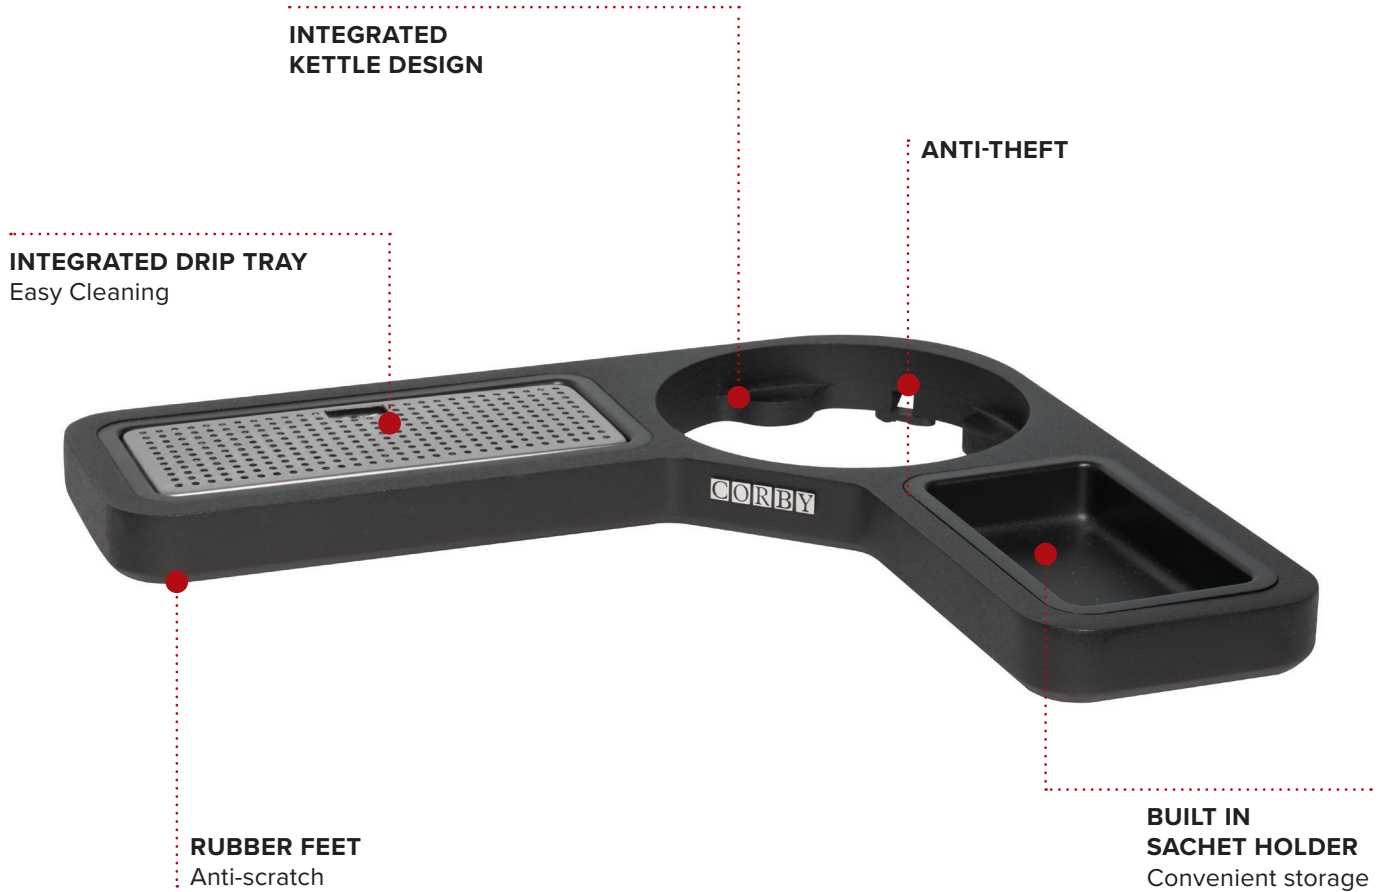

WINDERMERE COMPACT WELCOME TRAY

- Accommodates all Corbu Caterbury & Kensington kettles
- Space saving design
- Moisture resistant MDF
- ABS Sachet holder: L105 x W60 x D20mm

Specification

Black
0.6kg