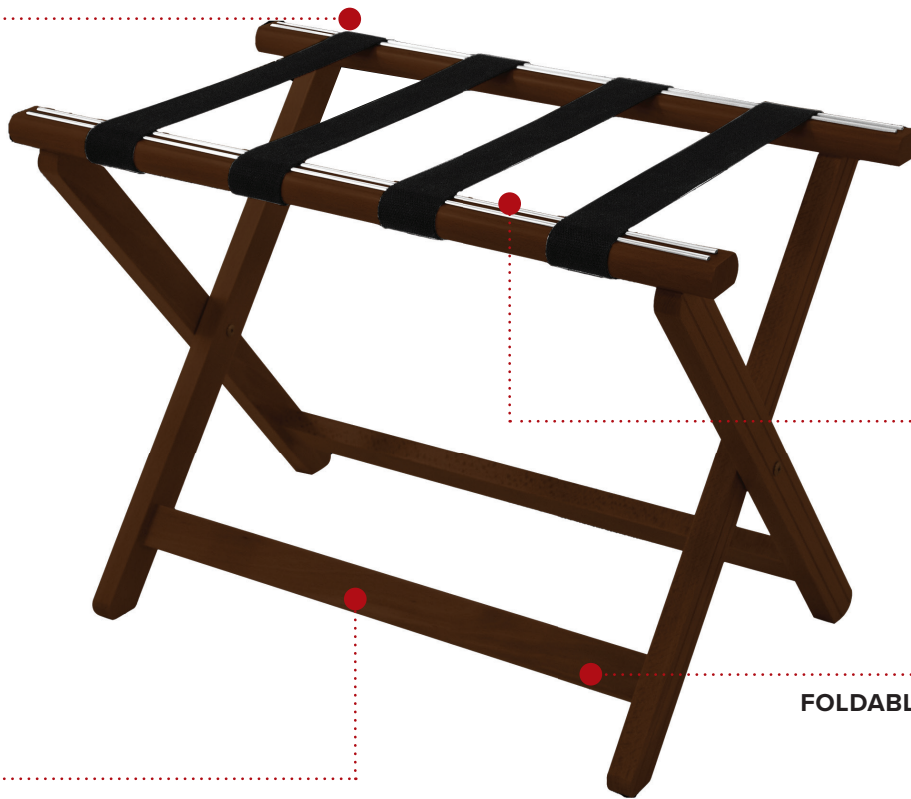

YORK WOODEN LUGGAGE RACK - DARK WOOD

DURABLE NYLON STRAPS

**CHROME INLAYS
PROTECTS WOOD**

FOLDABLE EASY TO STORE

SOLID WOOD CONSTRUCTION

- Holds up to 50kg

Specification

3.3kg

Options

Black
Light Wood
Dark Wood