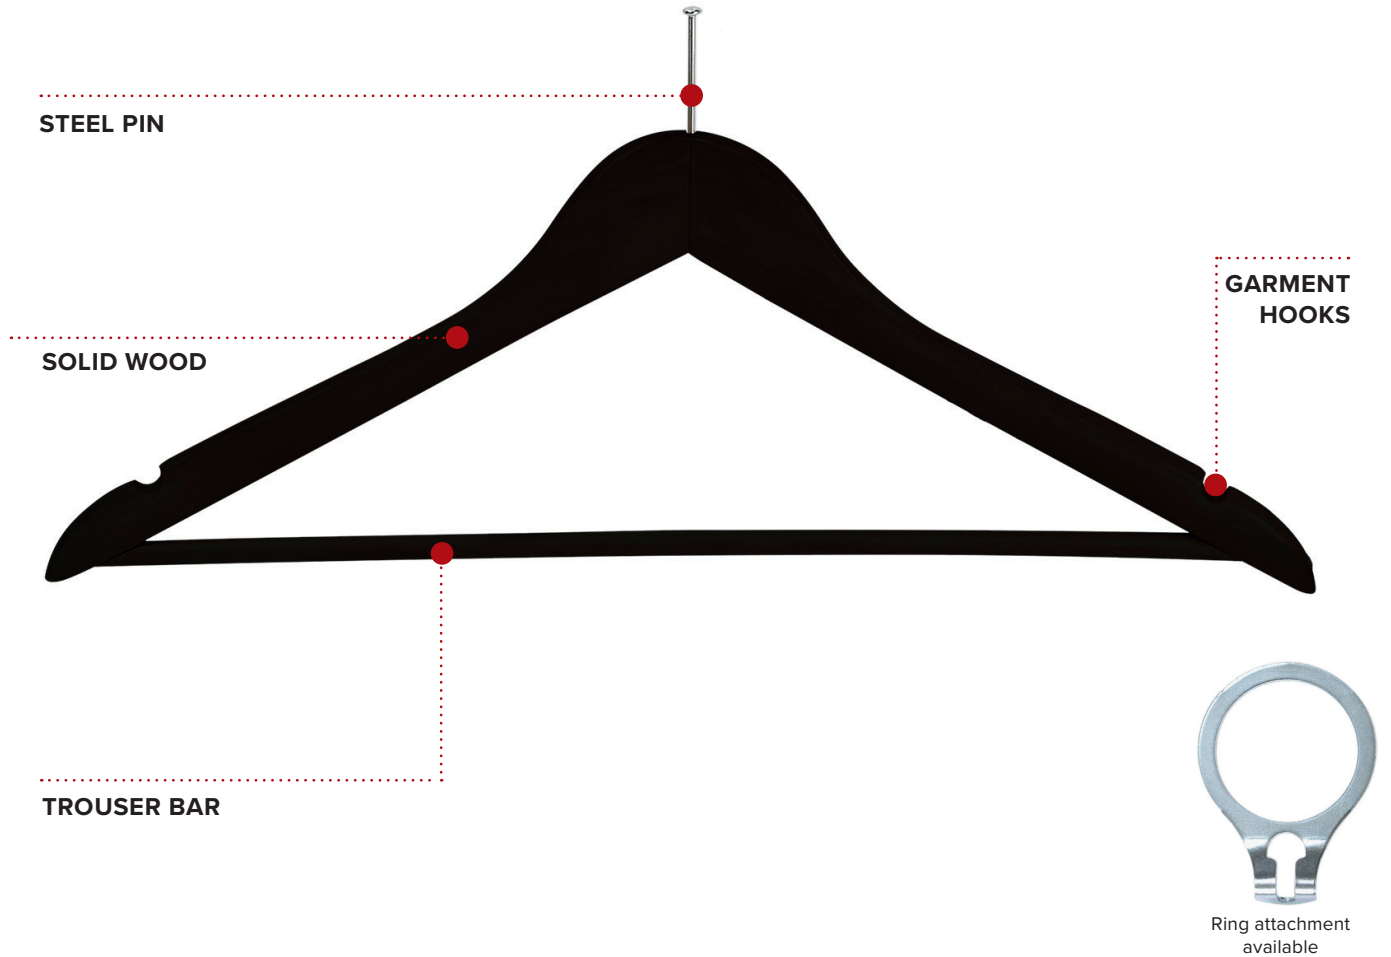

CHELSEA GUEST HANGER WITH SECURITY PIN - BLACK

Specification
0.11kg
Pack Qty: 100