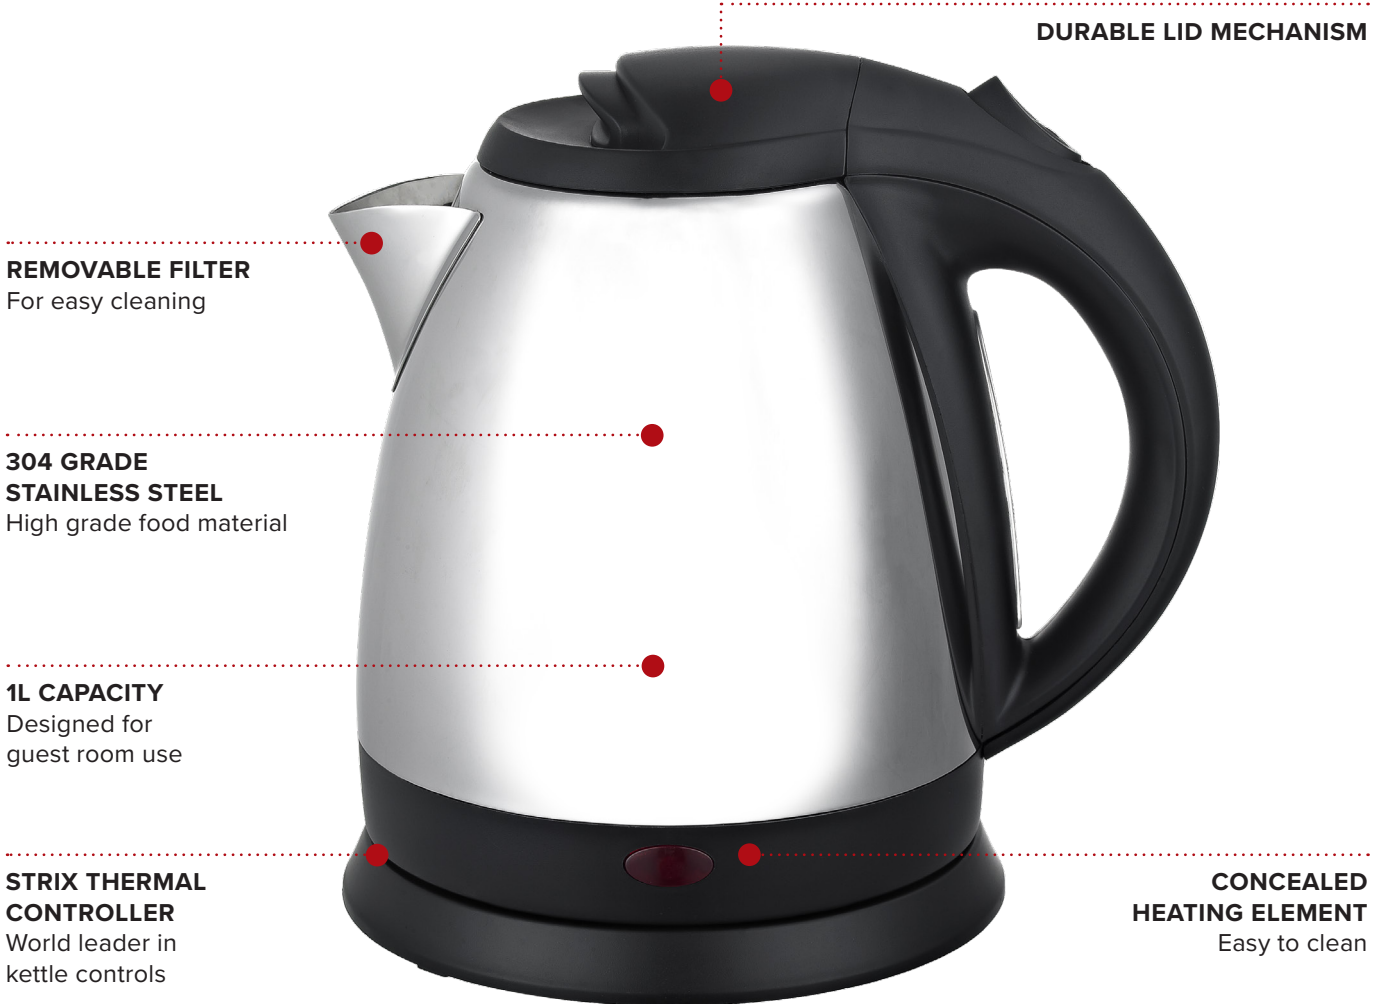

BUCKINGHAM 1L KETTLE

- Ergonomic handle design
- Boil dry protection
- 360° base
- Integrated water level markings
- Integrated power cord tidy

Specification

1250W - 1500W
220-240V ~ 50Hz
1L
0.8kg
Cable length: 0.7m
Pack Qty: 12

Options

Chrome UK plug or EU Plug